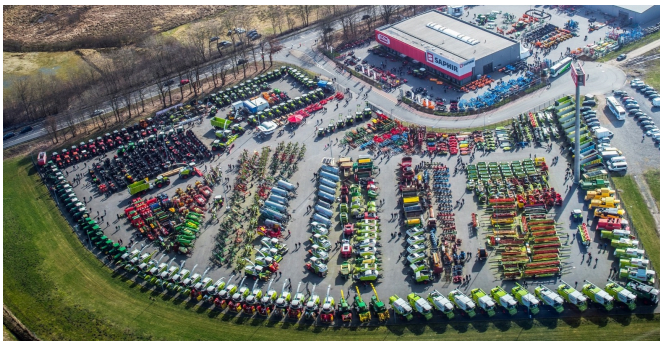

FRICKE

Landmaschinen

Fricke Landmaschinen GmbH Bockel - Gyhum
Wichernstraße 2
27404 Bockel - Gyhum
Tel: 0049 (0) 4281712710
Fax: 0049 (0) 4281712717

Saphir LGR 20 [391005002000165FL]

Year of manufacture: 2024

Date: 18.04.2026

Design:

Tractor supply

Category:

Loading shovel

€ 2,300.⁰⁰
plus VAT 19% (€ 2,737.⁰⁰ Gross)

Equipment

State new

Description

- Torion recording