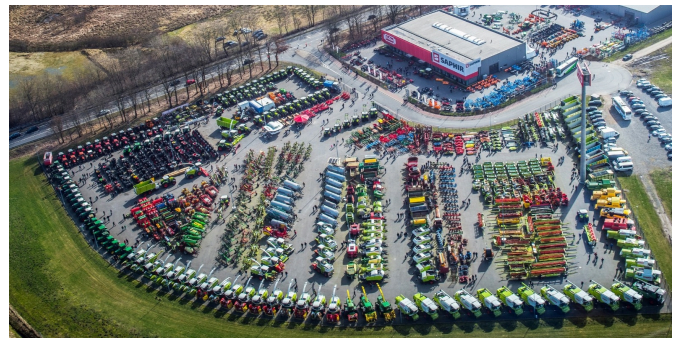

FRICKE

Landmaschinen

Fricke Landmaschinen GmbH Bockel - Gyhum
Wichernstraße 2
27404 Bockel - Gyhum
Tel: 0049 (0) 4281712710
Fax: 0049 (0) 4281712717

CLAAS 2 Claas Felgen TW20BX38 [199005002000041]

Year of manufacture: 2018

Date: 05.06.2026

Design:

Wheels + Tires + Rims

Category:

Rim

€ 1,350.⁰⁰
plus VAT 19% (€ 1,606.⁵⁰ Gross)

Equipment

State

Used

Description

- 2 rims TW20Bx38
- suitable for Jaguar and Lexion
- 20-loch-felge-claas-et-nr-0023107740-