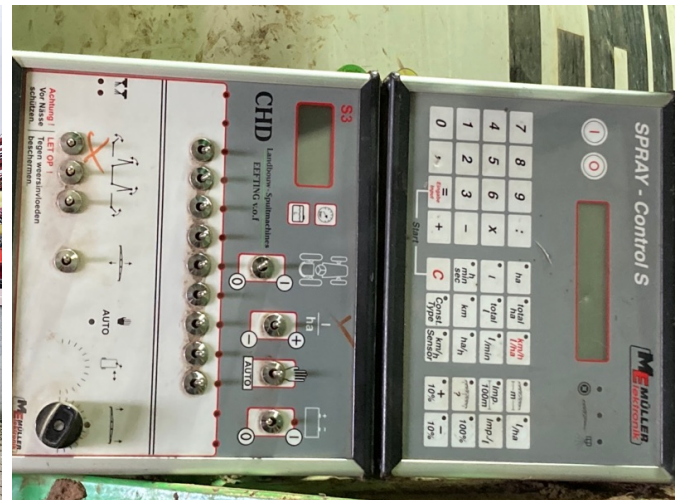

FRICKE

Landmaschinen

Fricke Landmaschinen GmbH Bockel - Gyhum
Wichernstraße 2
27404 Bockel - Gyhum
Tel: 0049 (0) 4281712710
Fax: 0049 (0) 4281712717

CHD D 4027 [993002102000036]

Year of manufacture: 2006

Date: 14.05.2026

Design:

Fertilization/plant protection technology/maintenance

Category:

Hypodermic

€ 9,900.⁰⁰

plus VAT 19% (€ 11,781.⁰⁰ Gross)

Equipment

Working width	27,00
Design	Hypodermic
On-board computer	✓
State	Used
Filling quantity	4.000,00
Height adjustment	✓
hydr. foldable	✓
Pump capacity	560,00
Technical condition	Ready to drive/operate
Section widths	9
Part width section control	✓

Description

- Tires 520/70 R38
- 4000L tank capacity
- Draw eyes top hanger
- Cardan shaft
- Support wheel
- hydraulic height adjustment
- Slope compensation
- Simply DÄ/4senstock
- Hydraulic boom folding
- 27m-gestaenge-