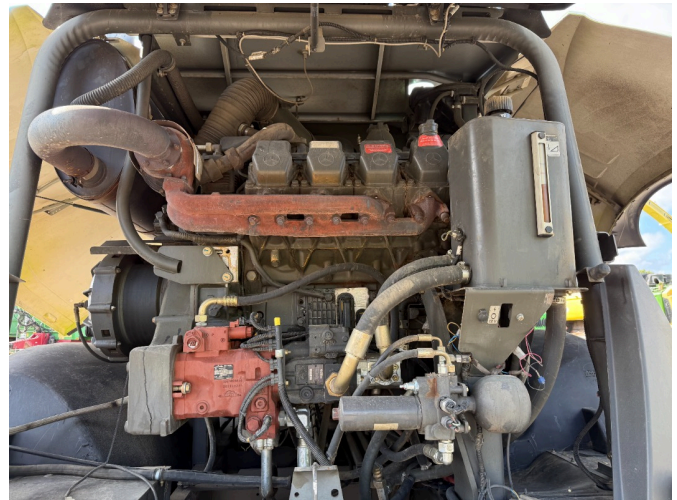

### Equipment

All Wheel	✓
On-board computer	✓
State	Used
Air conditioning	✓
Grain processor	✓
Corn Bite Rows	8
Maize attachment	✓
Rear tyre	600/65 R28
Tyres in front	800/70 R32
Drum Lessons	3.772
V-blade drum	✓