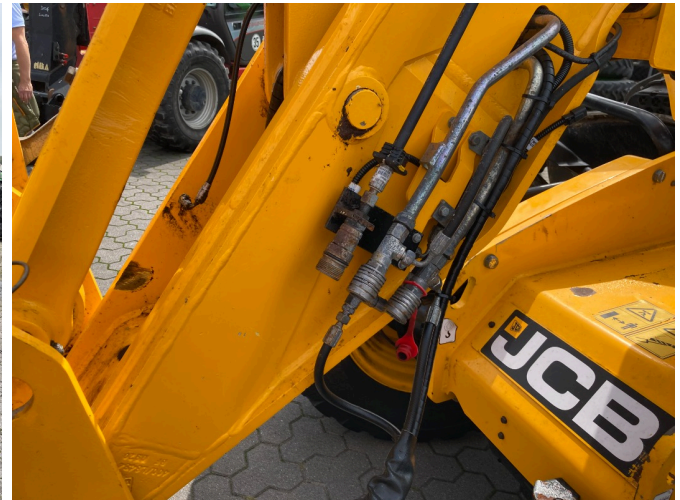

FRICKE

Landmaschinen

Fricke Landmaschinen GmbH Bockel - Gyhum
Wichernstraße 2
27404 Bockel - Gyhum
Tel: 0049 (0) 4281712710
Fax: 0049 (0) 4281712717

JCB 538-70 Agri Super [993000102000139]

Year of manufacture: 2022

Date: 17.04.2026

Design:

Excavator + Loader

Category:

Telescopic handler

Power:

97 kW (132 HP)

Operating hours:

3245

€ 59,900.⁰⁰

plus VAT 19% (€ 71,281.⁰⁰ Gross)

Equipment

Drive	Hydrostatic
automatic leaning device	✓
Tyres	460/70 R24
State	Used
Speed	40
Lifting height	7,00
Lifting force	3,80
Hydraulic line	✓
Air conditioning	Air conditioning
Steering	4-rad
Control unit dw	✓

Description

- Tyres: 460/70 R24
- automatic central lubrication system
- 1x dw. Rear control unit
- Automatic trailer hitch at the rear
- Air conditioning
- Working headlights
- 40 km/h
- 3. control circuit on the arm
- Rear view camera
- Rear wiper